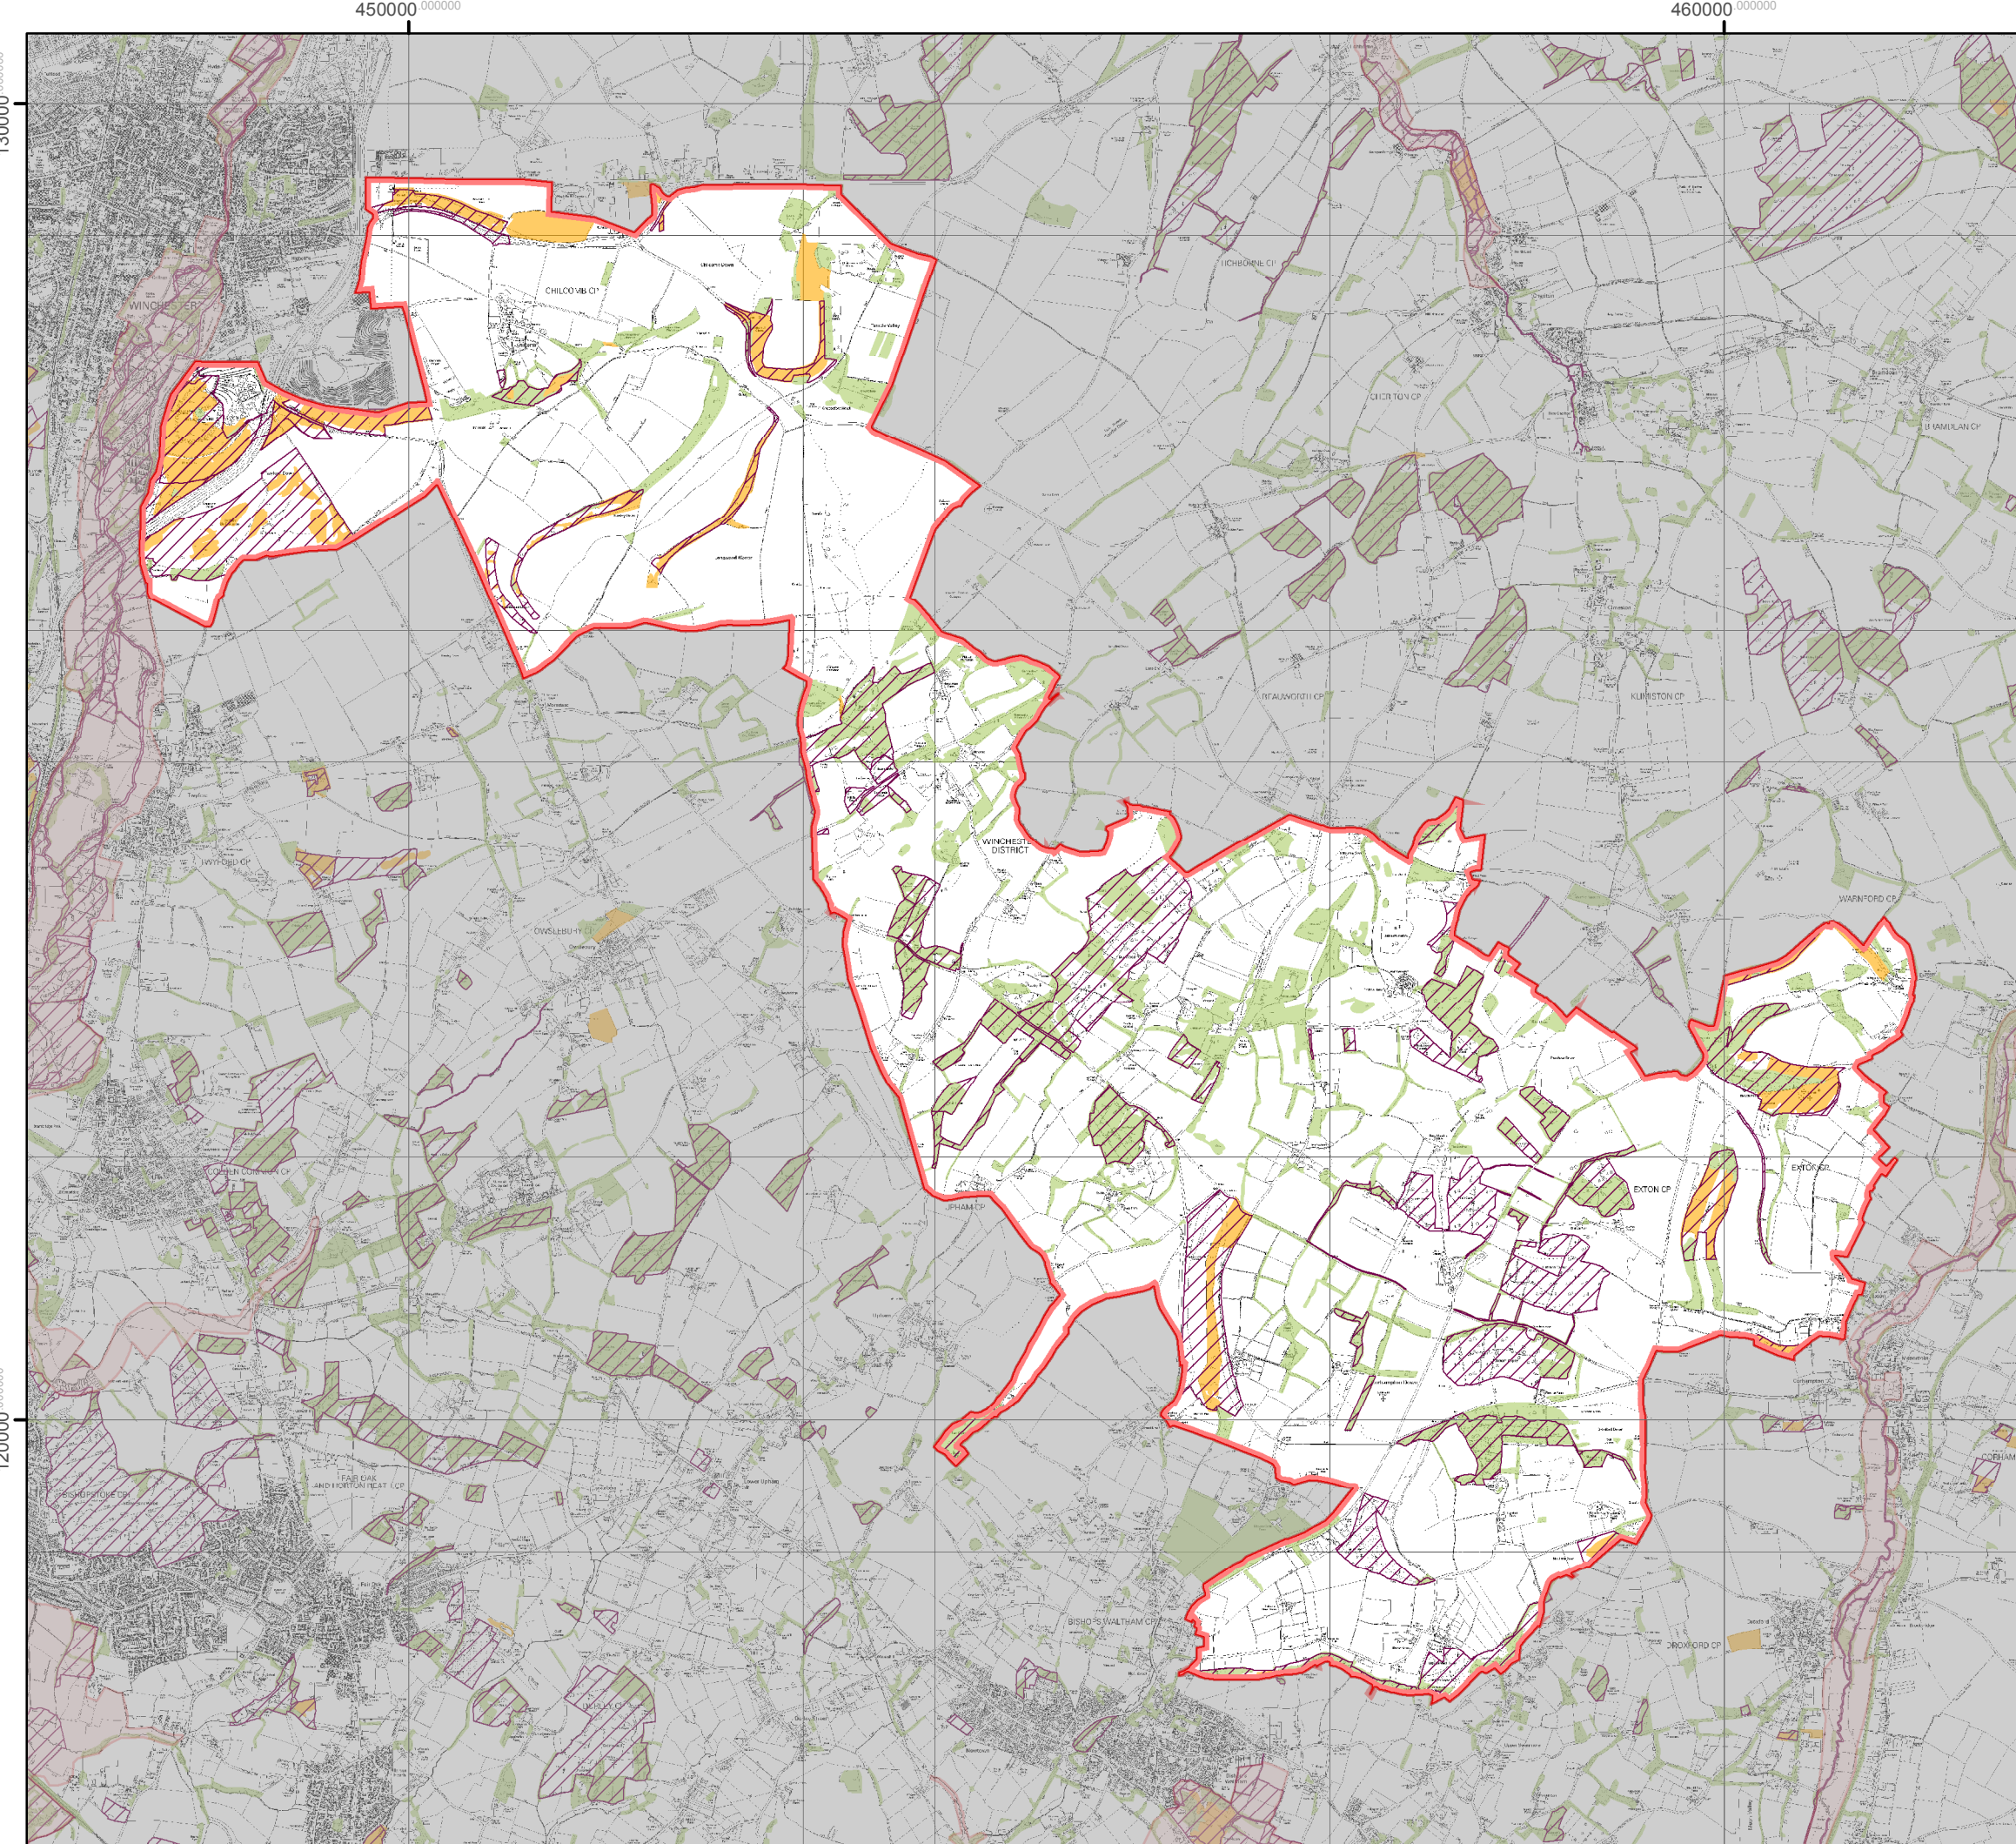

Hampshire Biodiversity Information Centre

BOA 22: South Downs: St Catherine's Hill to Beacon Hill

BAP Habitats & Designated Sites

Key to map:

-  BOA Boundary
-  Other BOA Boundaries (Hampshire)
-  Other BOA Boundaries (Non-Hampshire)
-  Area outside this BOA
-  Hampshire County Boundary
-  Designated Sites
-  BAP priority habitats Non Woodland
-  BAP priority Habitat Woodland

This map is reproduced from Ordnance Survey material with the permission of Ordnance Survey on behalf of the Controller of Her Majesty's Stationery Office © Crown copyright. Unauthorised reproduction infringes Crown copyright and may lead to prosecution or civil proceedings. HCC 100019180 2010

Scale @ A3 1:50,000

April 2010