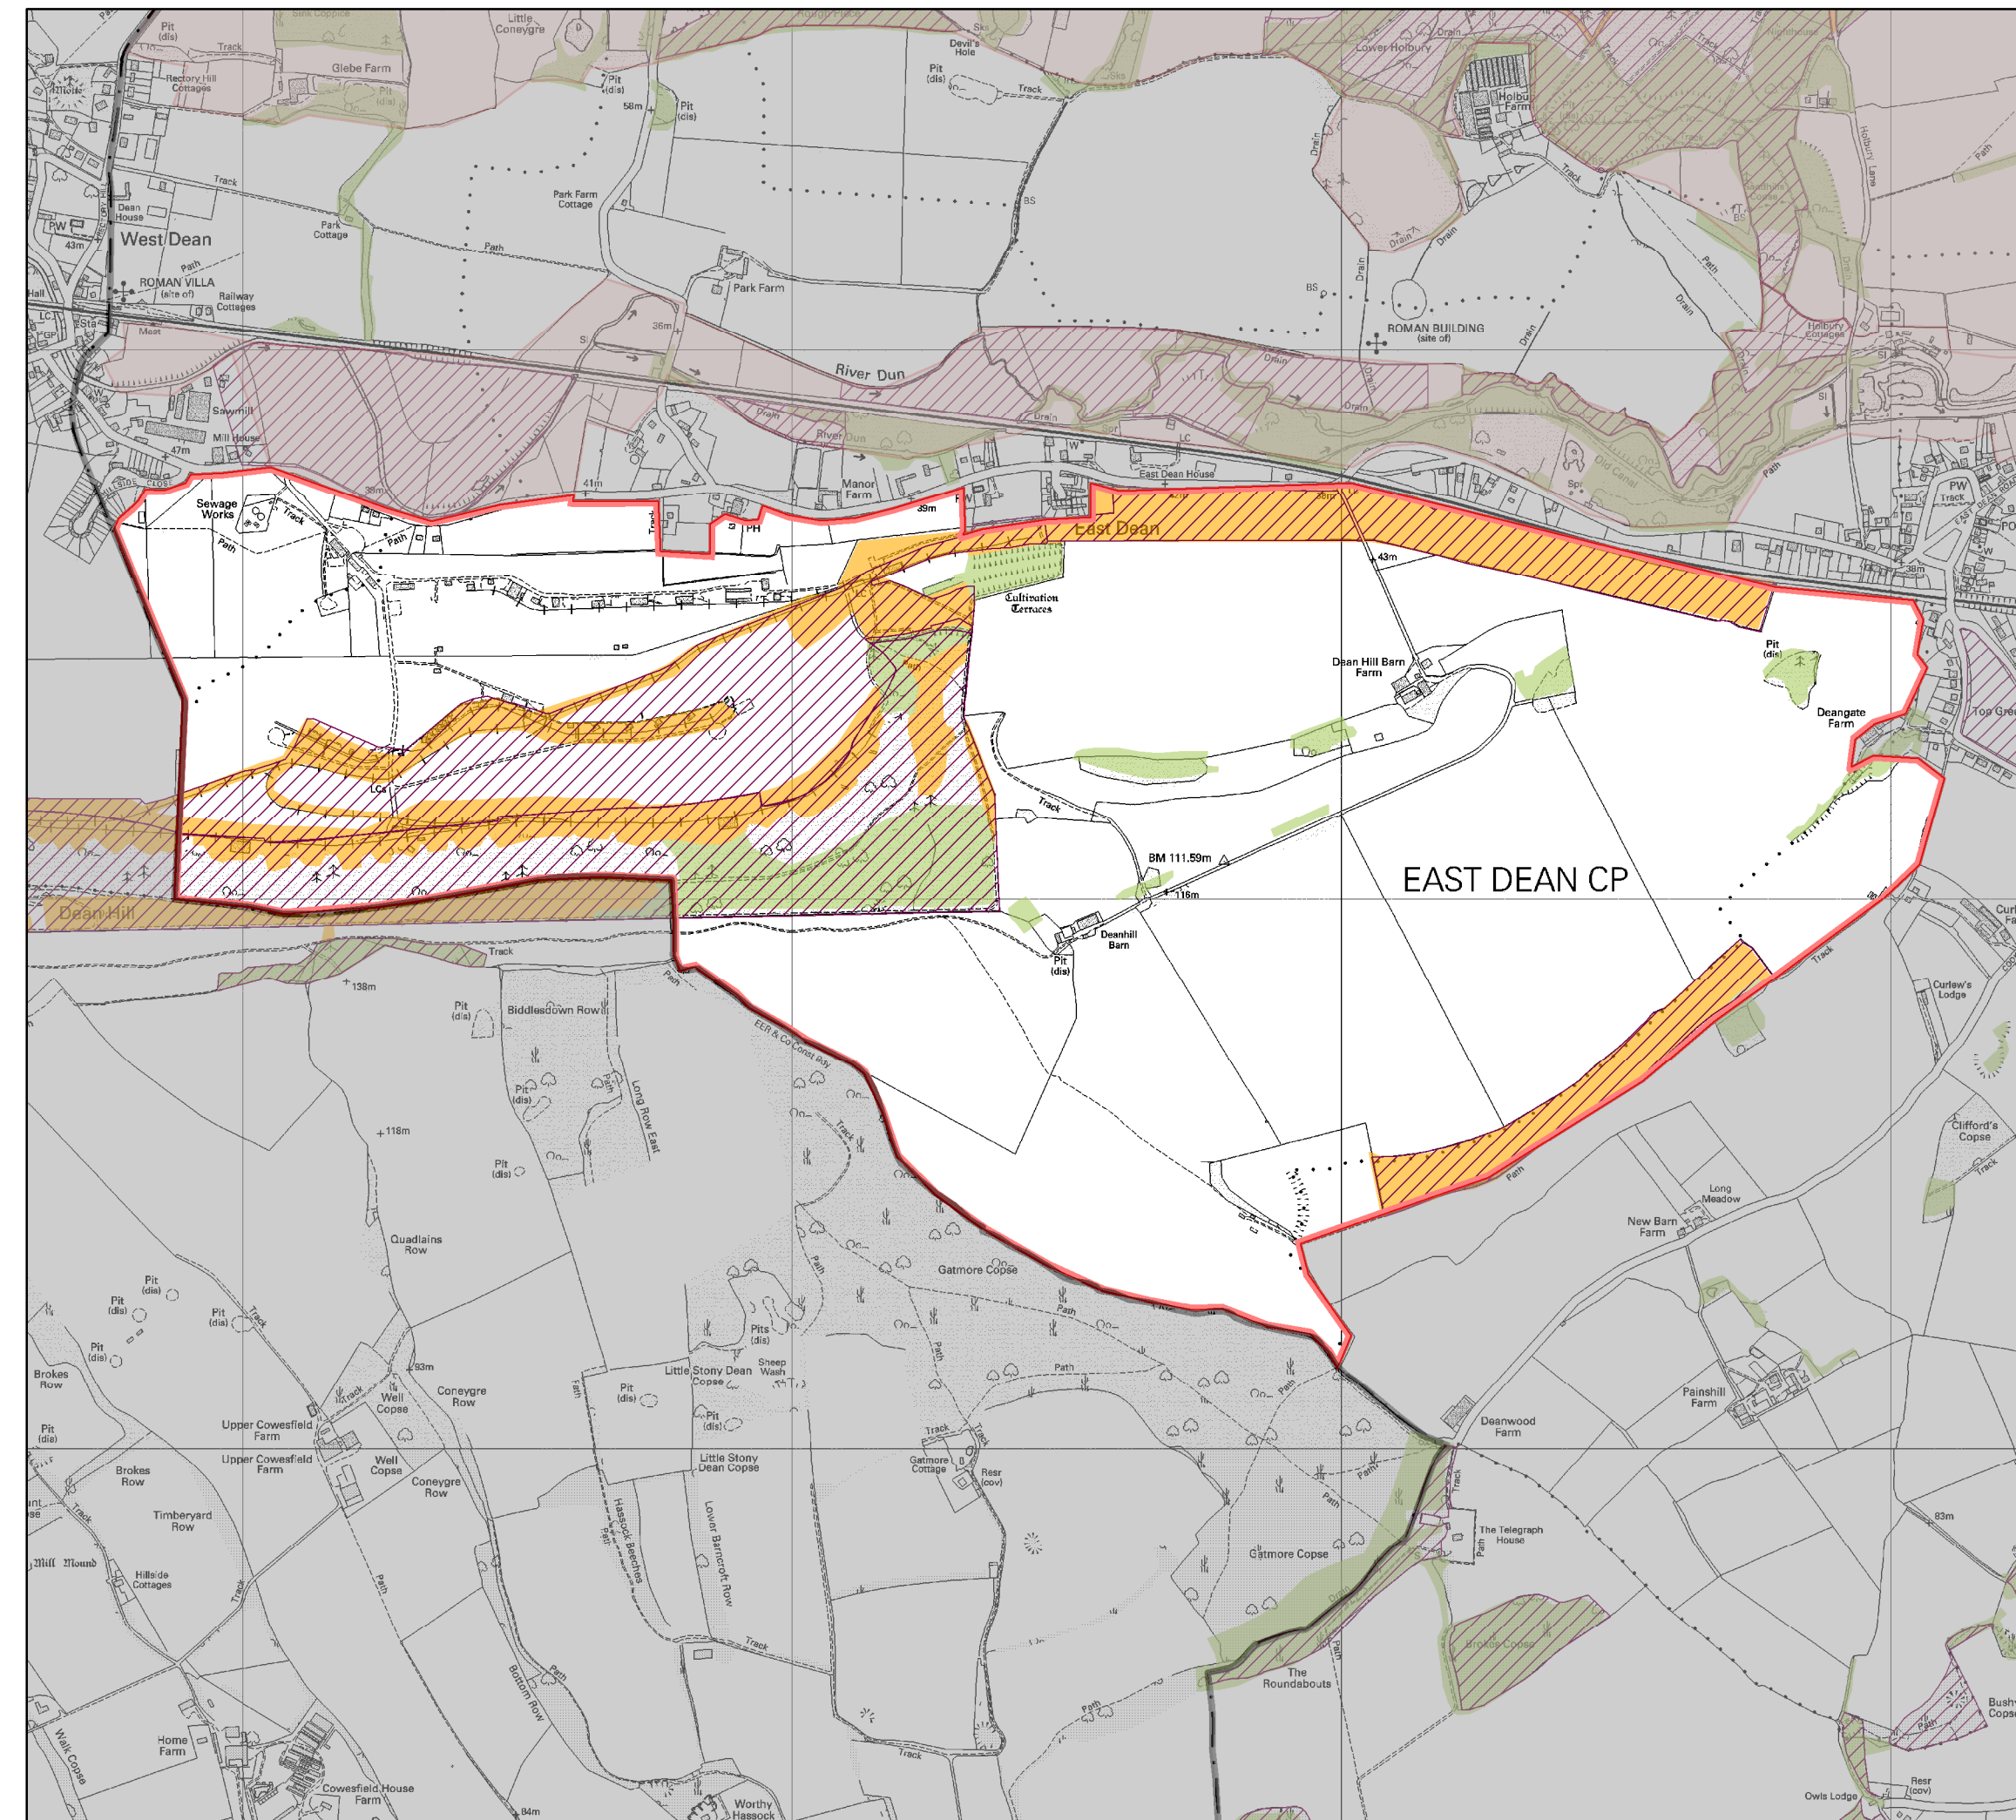

BOA 28: Dean Hill (Hants)

BAP Habitats & Designated Sites

Key to map:

- BOA Boundary
- Other BOA Boundaries (Hampshire)
- Other BOA Boundaries (Non-Hampshire)
- Area outside this BOA
- Hampshire County Boundary
- Designated Sites
- BAP priority habitats Non Woodland
- BAP priority Habitat Woodland

This map is reproduced from Ordnance Survey material with the permission of Ordnance Survey on behalf of the Controller of Her Majesty's Stationery Office © Crown copyright. Unauthorised reproduction infringes Crown copyright and may lead to prosecution or civil proceedings. HCC 100019180 2010

Scale @ A3 1:12,000

April 2010