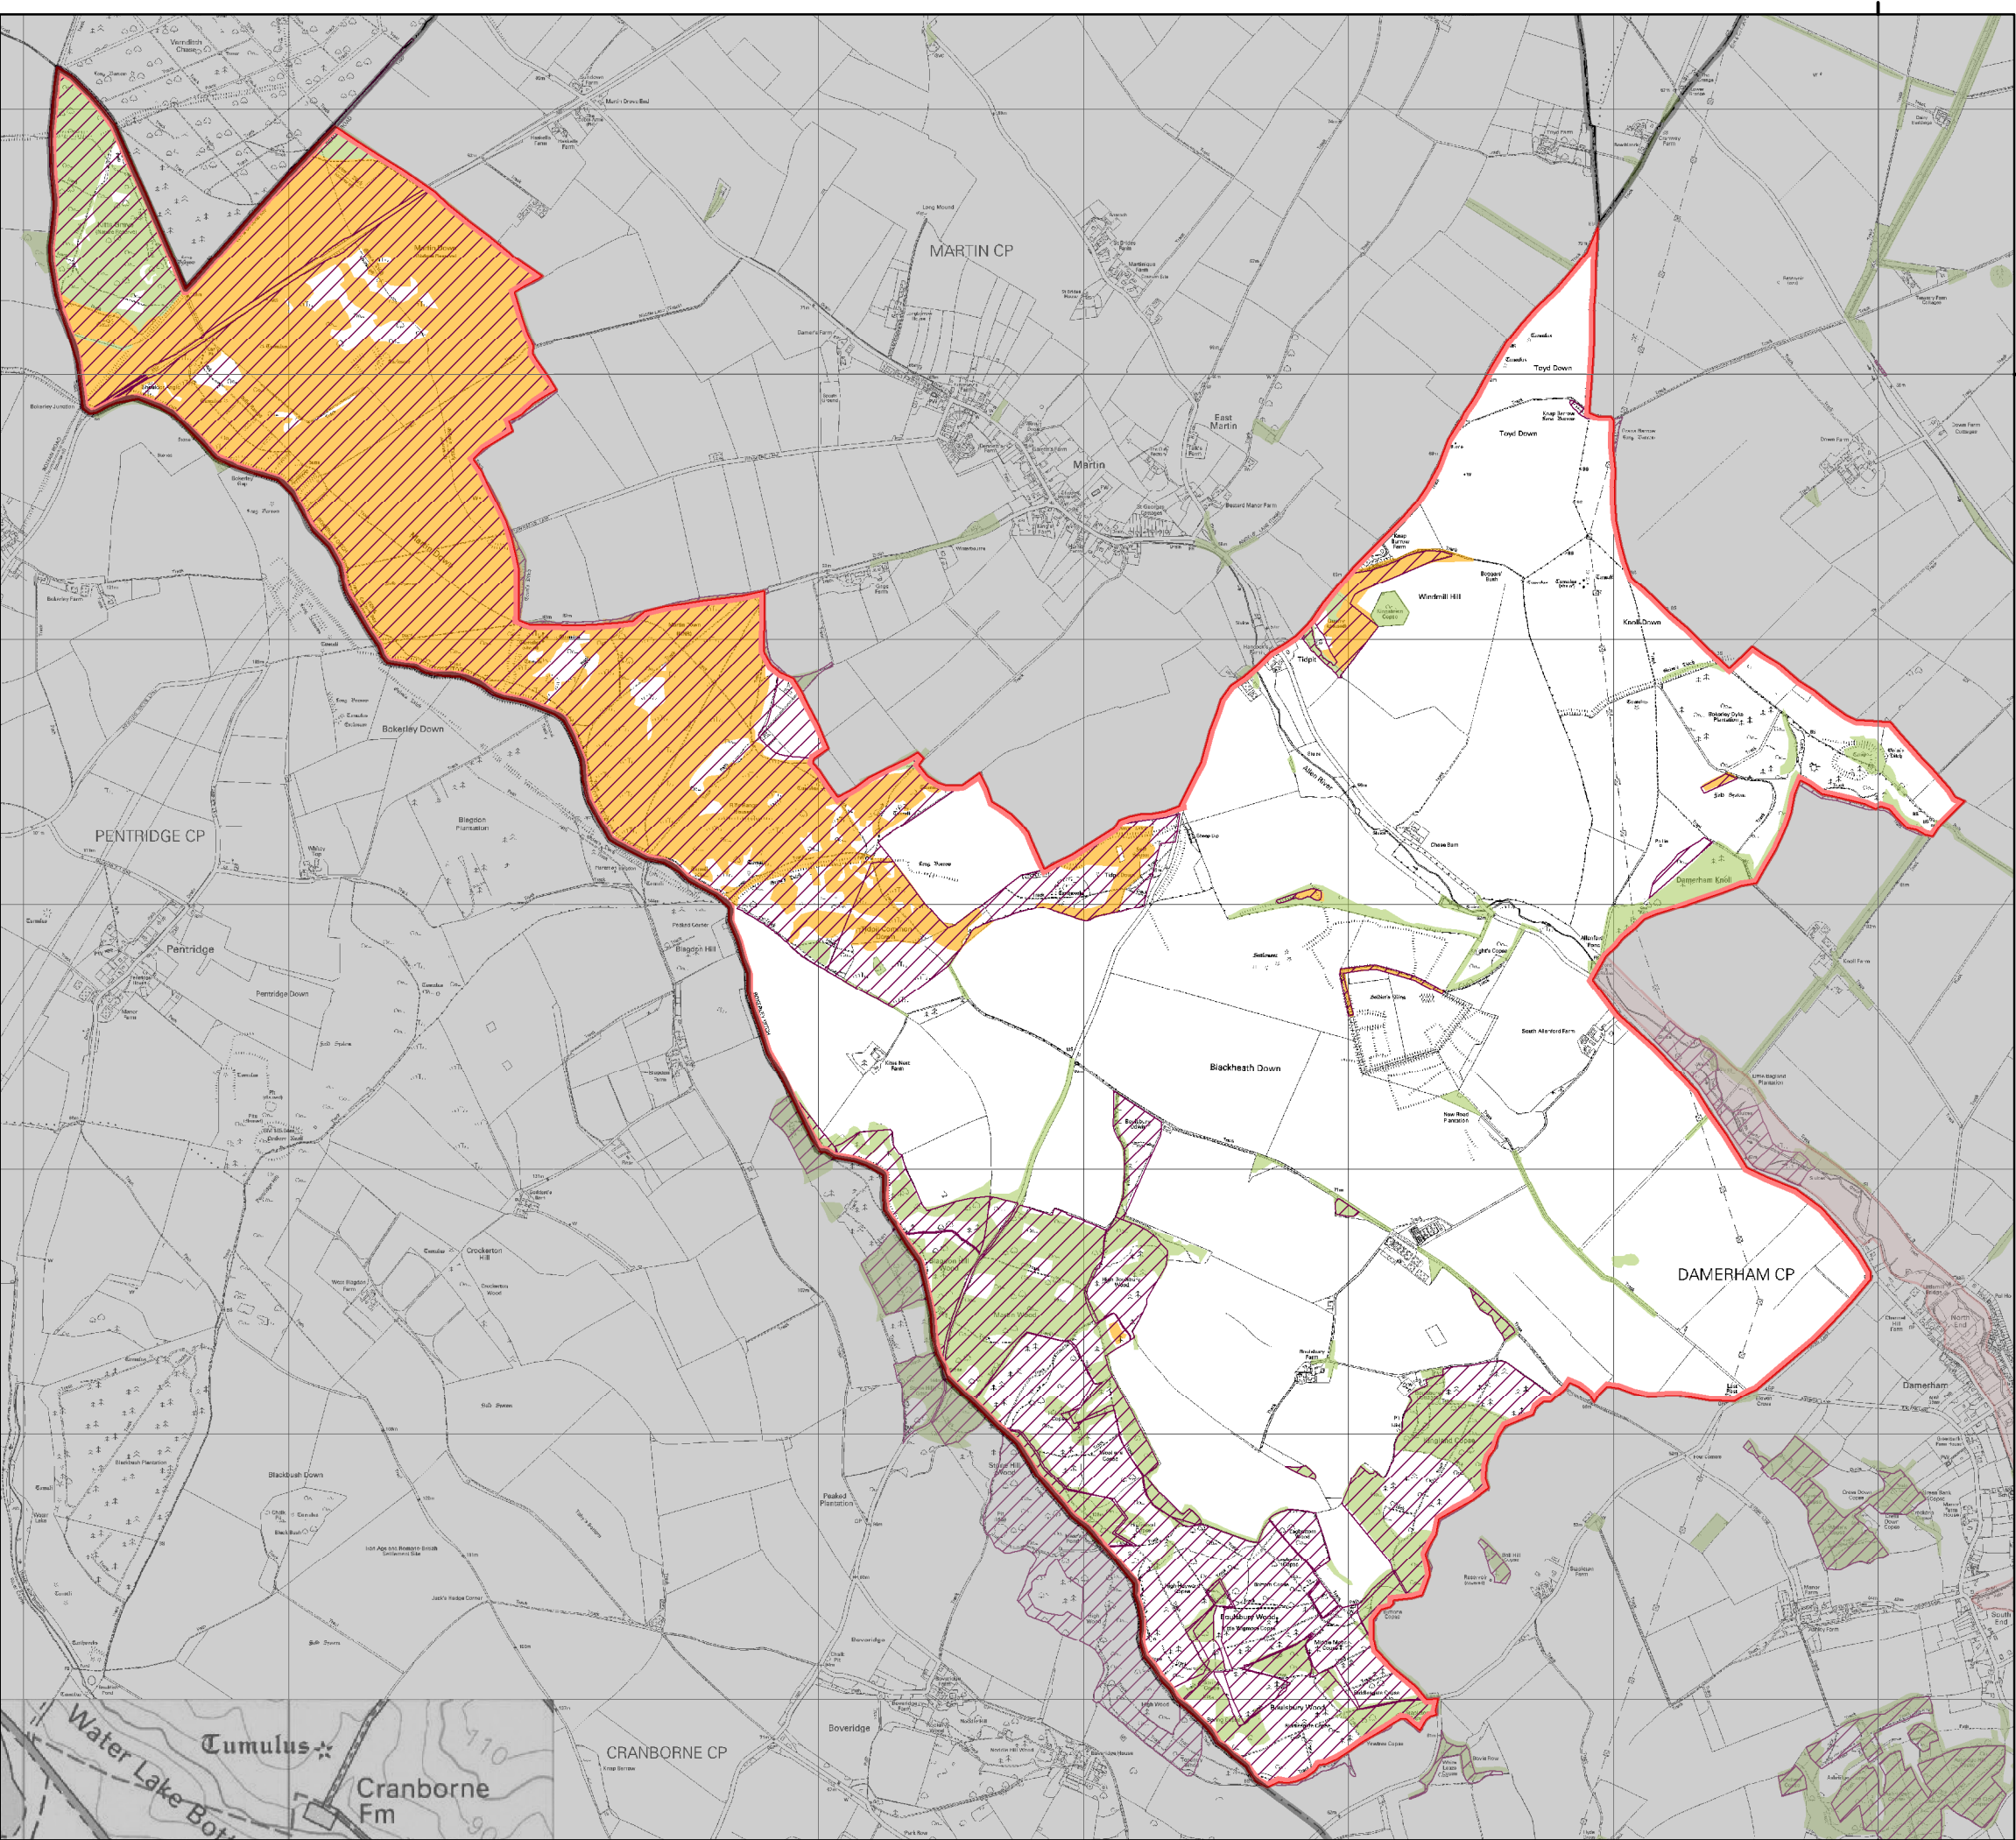

Hampshire Biodiversity Information Centre

BOA 30: Martin Down Bouldsbury-Toyd Down

BAP Habitats & Designated Sites

Key to map:

-  BOA Boundary
-  Other BOA Boundaries (Hampshire)
-  Other BOA Boundaries (Non-Hampshire)
-  Area outside this BOA
-  Hampshire County Boundary
-  Designated Sites
-  BAP priority habitats Non Woodland
-  BAP priority Habitat Woodland

This map is reproduced from Ordnance Survey material with the permission of Ordnance Survey on behalf of the Controller of Her Majesty's Stationery Office © Crown copyright. Unauthorised reproduction infringes Crown copyright and may lead to prosecution or civil proceedings. HCC 100019180 2010

Scale @ A3 1:25,000

April 2010