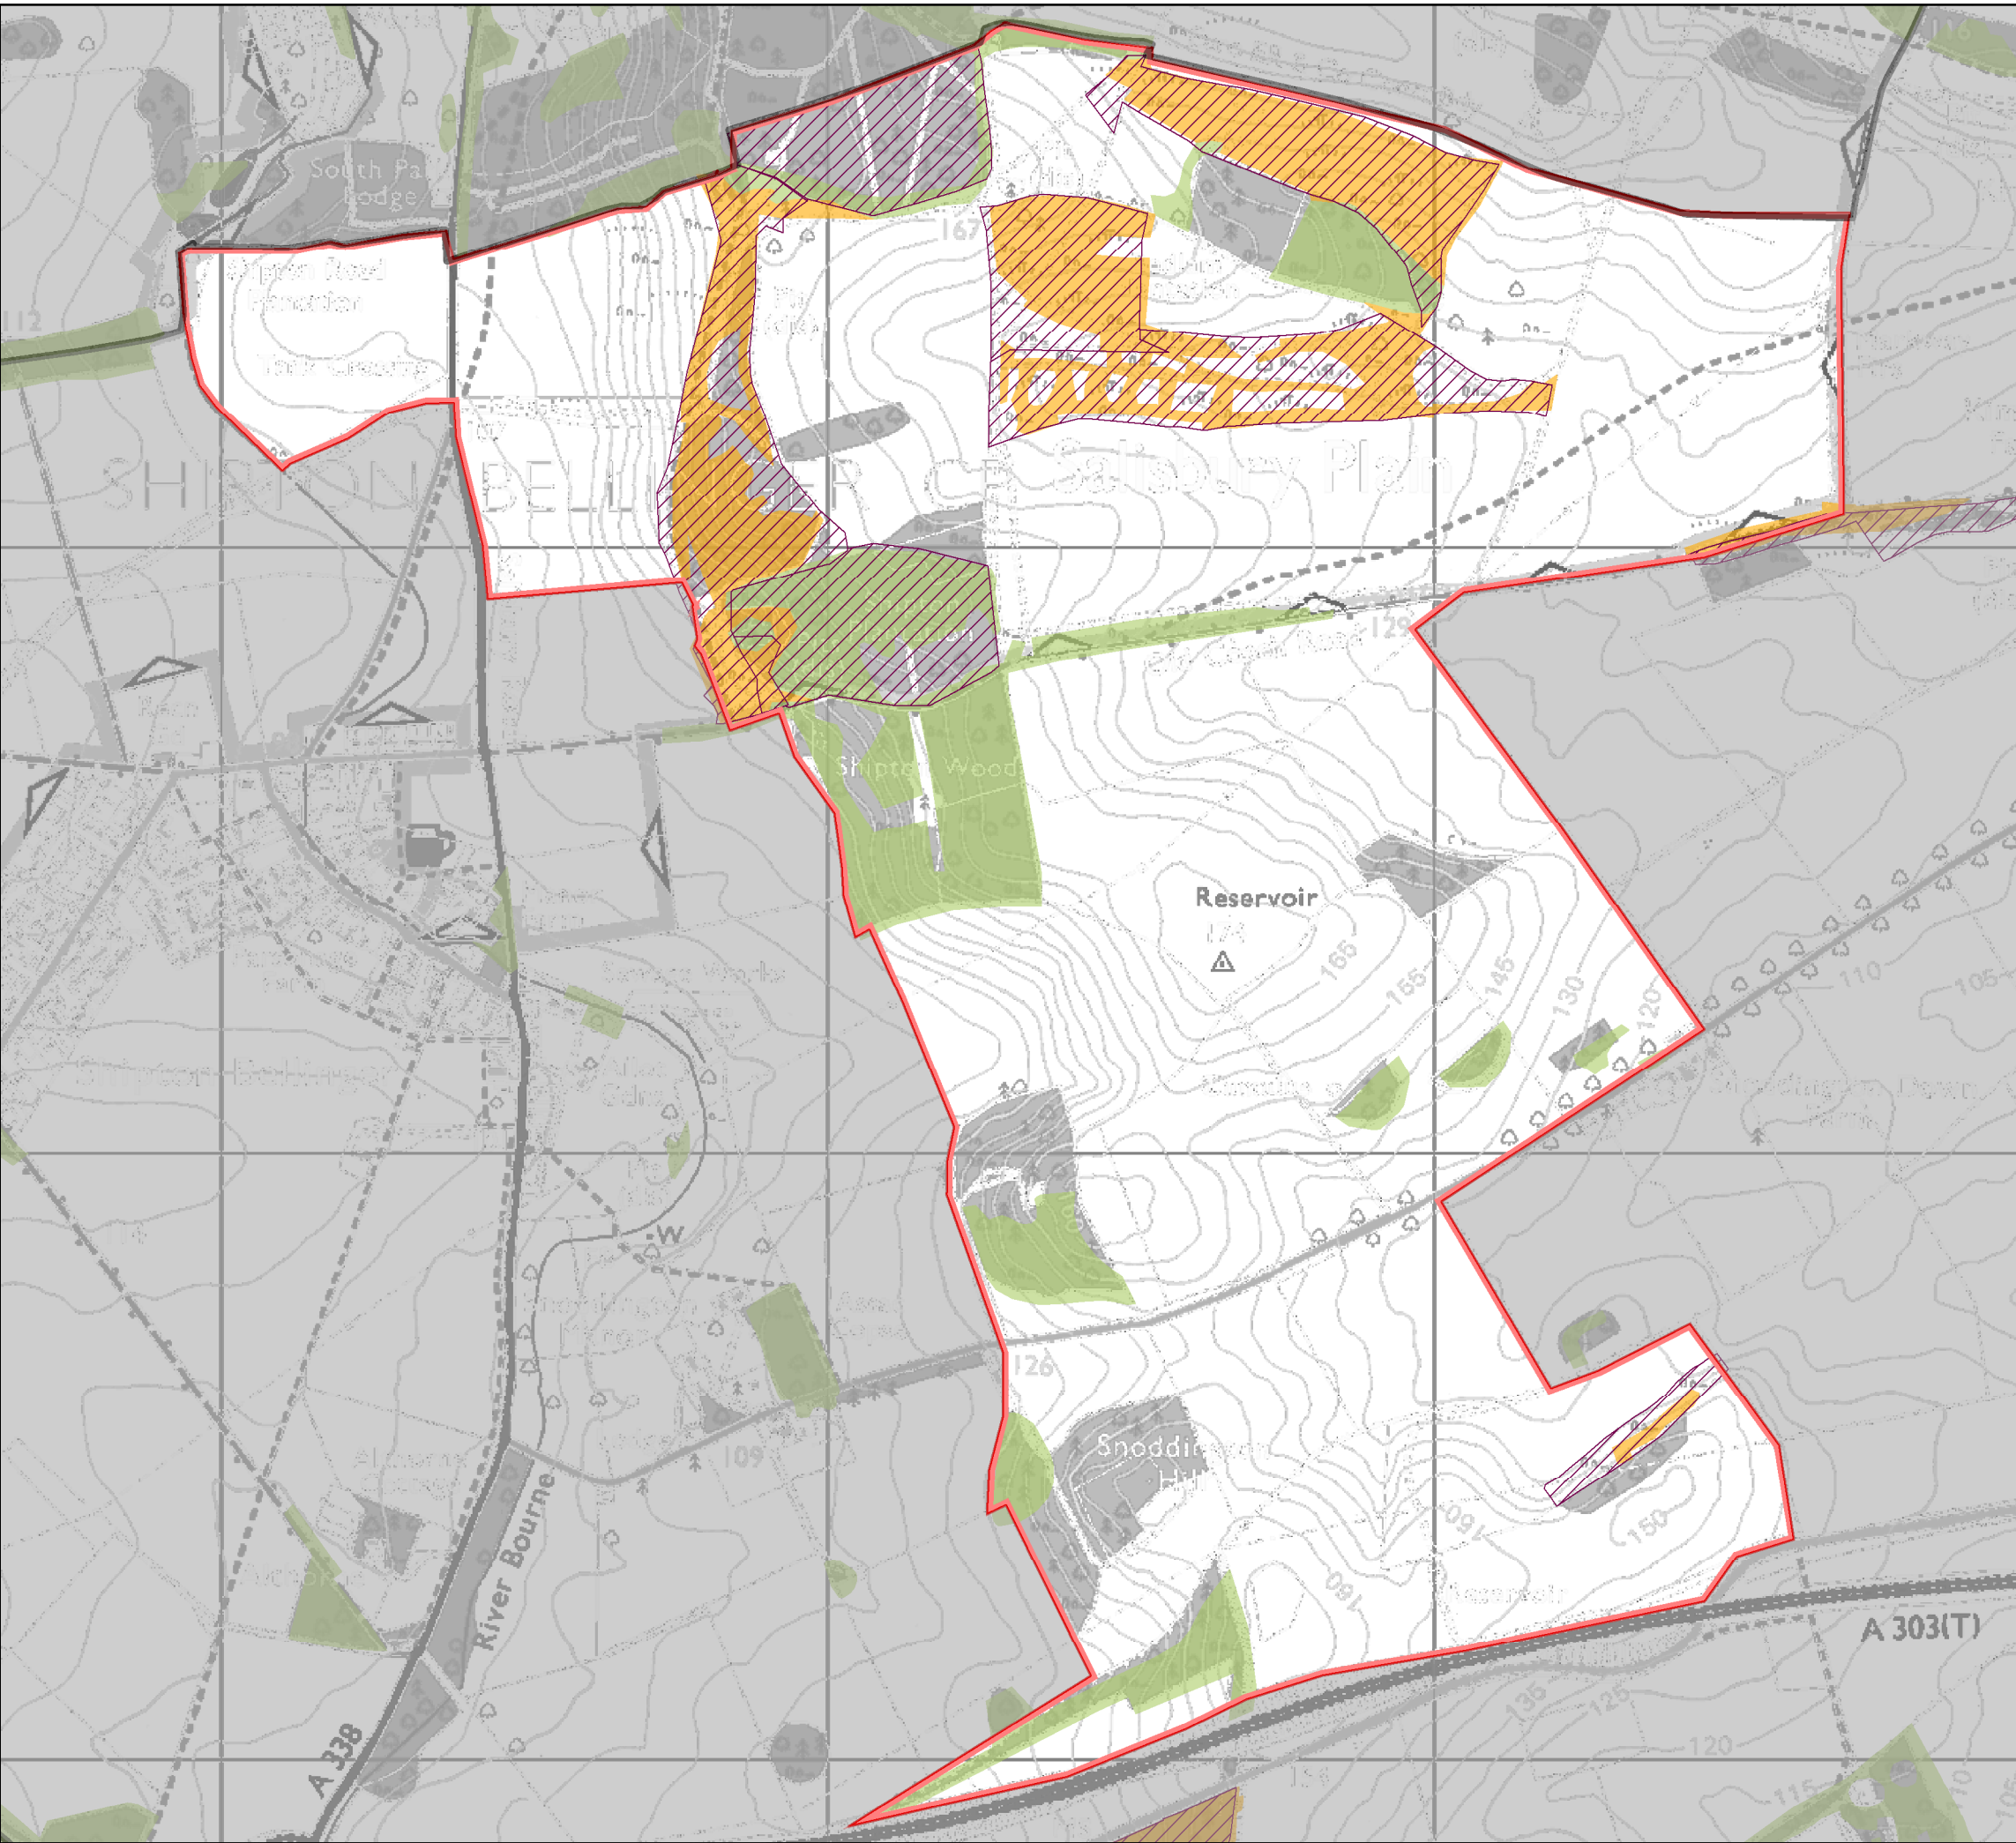

Hampshire Biodiversity Information Centre

BOA 38: Tidworth (Hants)

BAP Habitats & Designated Sites

Key to map:

-  BOA Boundary
-  Other BOA Boundaries (Hampshire)
-  Other BOA Boundaries (Non-Hampshire)
-  Area outside this BOA
-  Hampshire County Boundary
-  Designated Sites
-  BAP priority habitats Non Woodland
-  BAP priority Habitat Woodland

This map is reproduced from Ordnance Survey material with the permission of Ordnance Survey on behalf of the Controller of Her Majesty's Stationery Office © Crown copyright. Unauthorised reproduction infringes Crown copyright and may lead to prosecution or civil proceedings. HCC 100019180 2010

Scale @ A3 1:11,000

April 2010